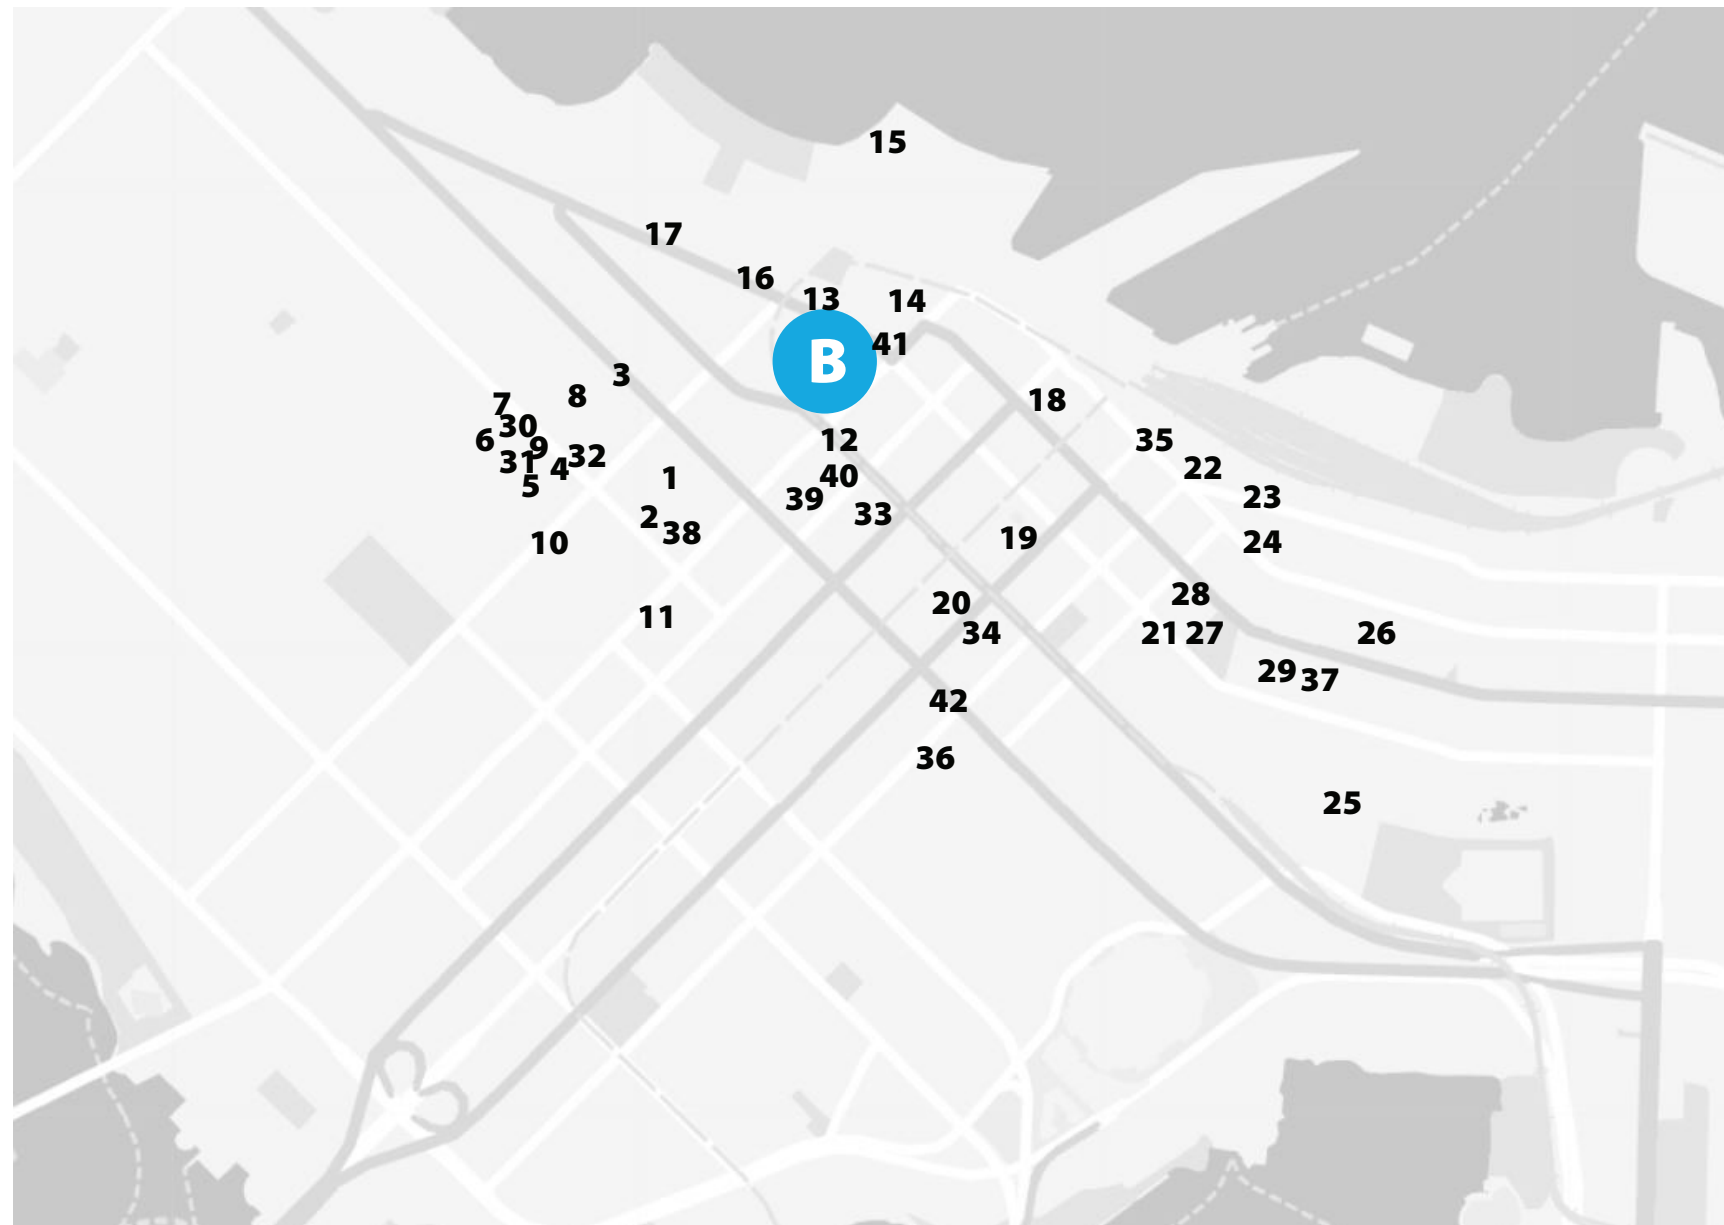

Restaurants within 1 kilometer radius

Bentall Centre is conveniently located in the heart of the business district, with proximity to numerous restaurants

Name of Restaurant

1. Thierry	22. Steamworks
2. Black + Blue	23. Al Porto
3. Market by Jean-Georges	24. Water Street Café
4. Laduree Vancouver	25. Chambar Restaurant
5. Cactus Club Café	26. Tuc Craft Kitchen
6. Breka Bakery & Café	27. Nuba
7. Damso Modern	28. La Taqueria
8. Pink Elephant Thai	29. Catch 122
9. Earls	30. Cin
10. Guu	31. Milestones
11. Joey Burrard	32. Joe Fortes
12. Cactus Club Café	33. Hawksworth
13. Meat & Bread	34. Gotham Steakhouse
14. Chewies Steam & Oyster	35. Vancouver Revolving Rest.
15. Cactus Club Café	36. Medina
16. Showcase	37. Wildebeest
17. Prestons	38. Coast
18. Miku	39. Hy's Steakhouse
19. One Under	40. Royal Dinette
20. The Keg	41. Nightingale
21. Exp Restaurant	42. Glowbal

B Bentall Centre