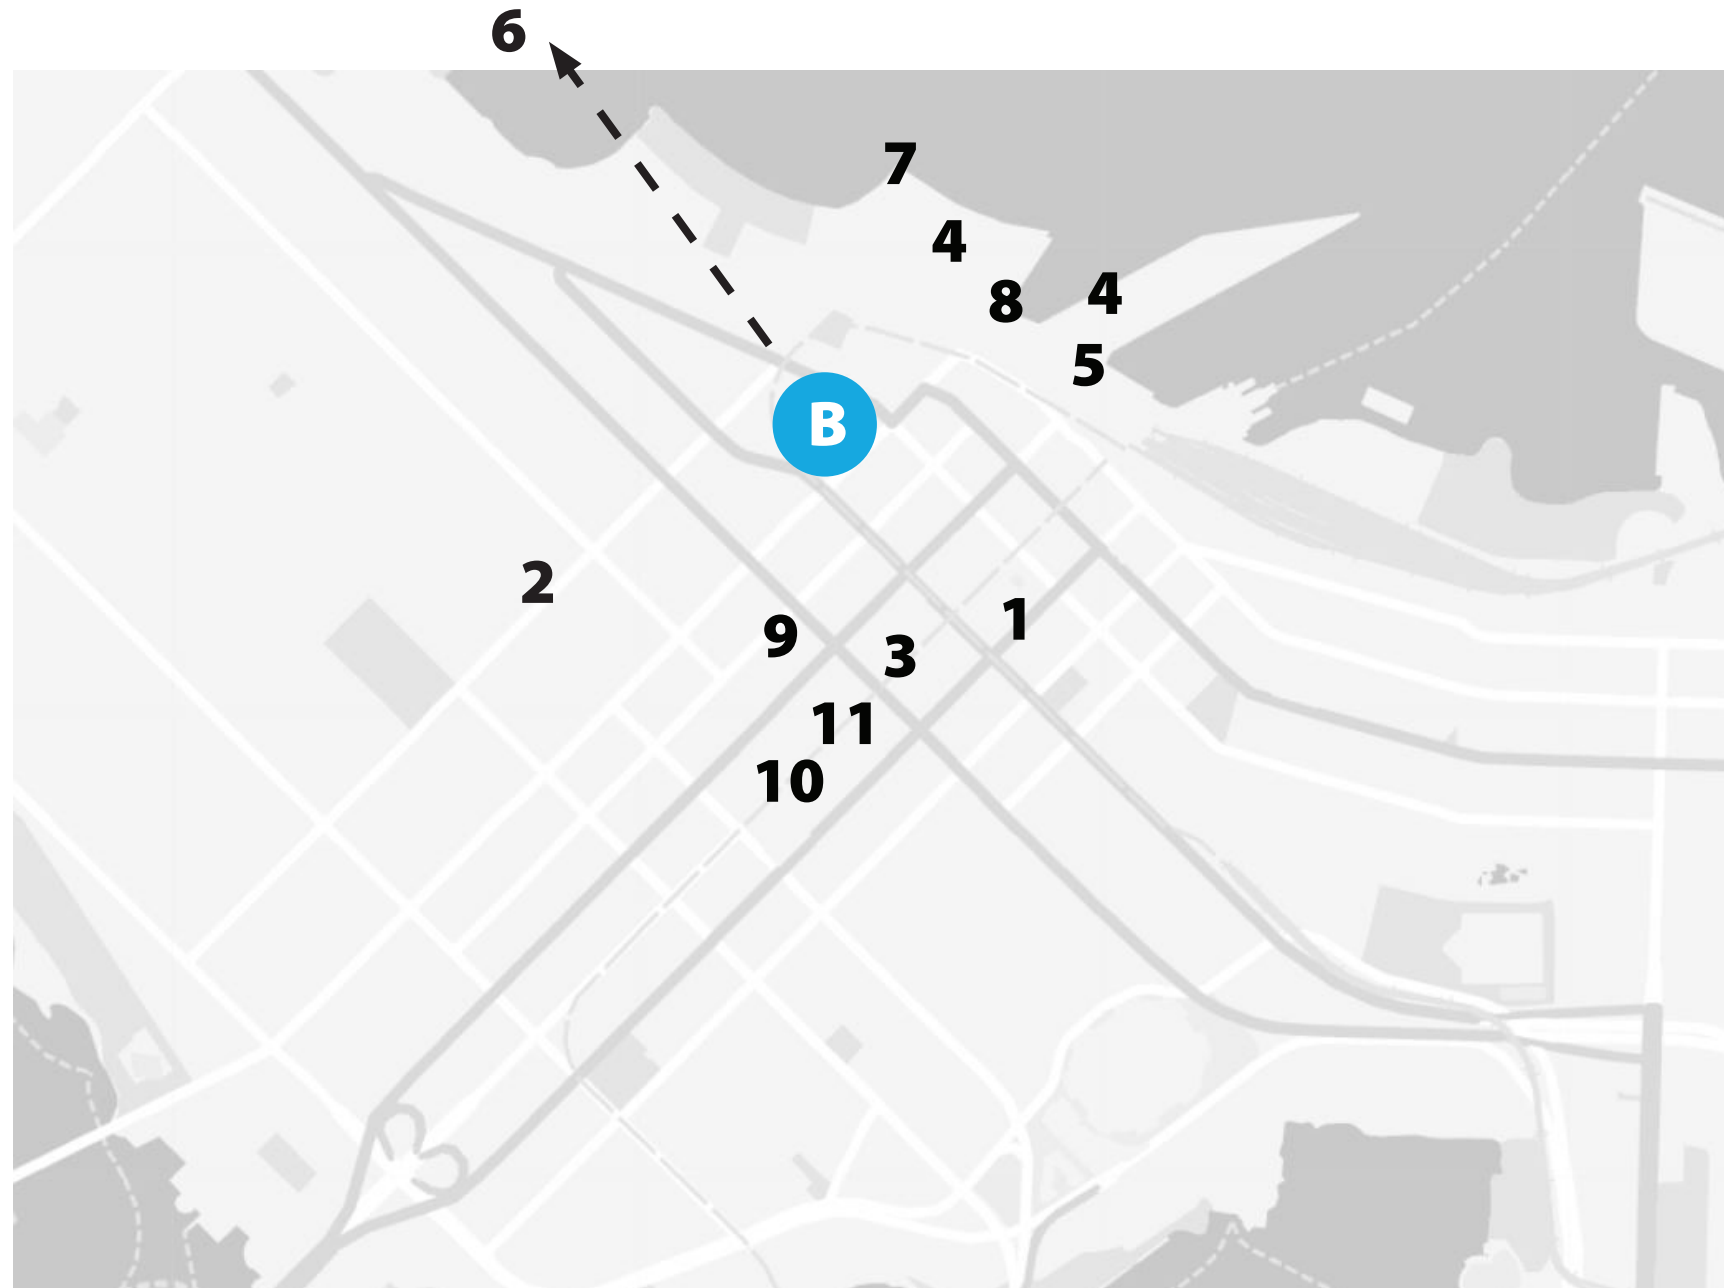

B Bentall Centre

Hotels within 1 kilometer radius

24,000 hotel rooms in Metro Vancouver /
 10,500 hotel rooms in downtown Vancouver
 XX number of hotel rooms within 3 blocks

Name of Hotel

- | | |
|-----------------------------|-------------------------------|
| 1. Vancouver Marriott | 16. L'Hermitage Vancouver |
| 2. Sheraton Vancouver | 17. Loden Hotel |
| 3. Comfort Inn Downtown | 18. Auberge Vancouver Hotel |
| 4. Days Inn | 19. Shangri-La Hotel |
| 5. Ramada Limited | 20. St. Regis Hotel |
| 6. Residence Inn | 21. Delta Vancouver |
| 7. YWCA Hotel Vancouver | 22. Westin Grand Vancouver |
| 8. Sandman Hotel | 23. The Listel Hotel |
| 9. Fairmont Hotel Vancouver | 24. Coast Coal Harbour |
| 10. Georgian Court Hotel | 25. Executive Hotel La Soleil |
| 11. Rosewood Hotel Georgia | 26. Carmana Plaza |
| 12. Pan Pacific | 27. Pinnacle Hotel Harbour |
| 13. Metropolitan Hotel | 28. Hotel Blu |
| 14. Four Seasons Hotel | 29. Victorian Hotel |
| 15. Rosedale Robson Suites | 30. Hyatt Regency Vancouver |

B Bentall Centre

Attractions within walking distance

Bentall Centre is conveniently located in the heart of the business district, with proximity to major Vancouver attractions.

Location	Distance	Time
1. Pacific Centre	600 meters	08 minutes
2. Robson Street	650 meters	08 minutes
3. Vancouver City Centre	600 meters	08 minutes
4. Vancouver Convention Centre	350 meters	05 minutes
5. Cruise Ship Terminal	400 meters	06 minutes
6. Stanley Park	1.7 kilometers	20 minutes
7. Seaplane Terminal	650 meters	08 minutes
8. Seawall	350 meters	05 minutes
9. Art Gallery	500 meters	07 minutes
10. Granville Street Entertainment	650 meters	08 minutes
11. Canada Line	600 meters	08 minutes