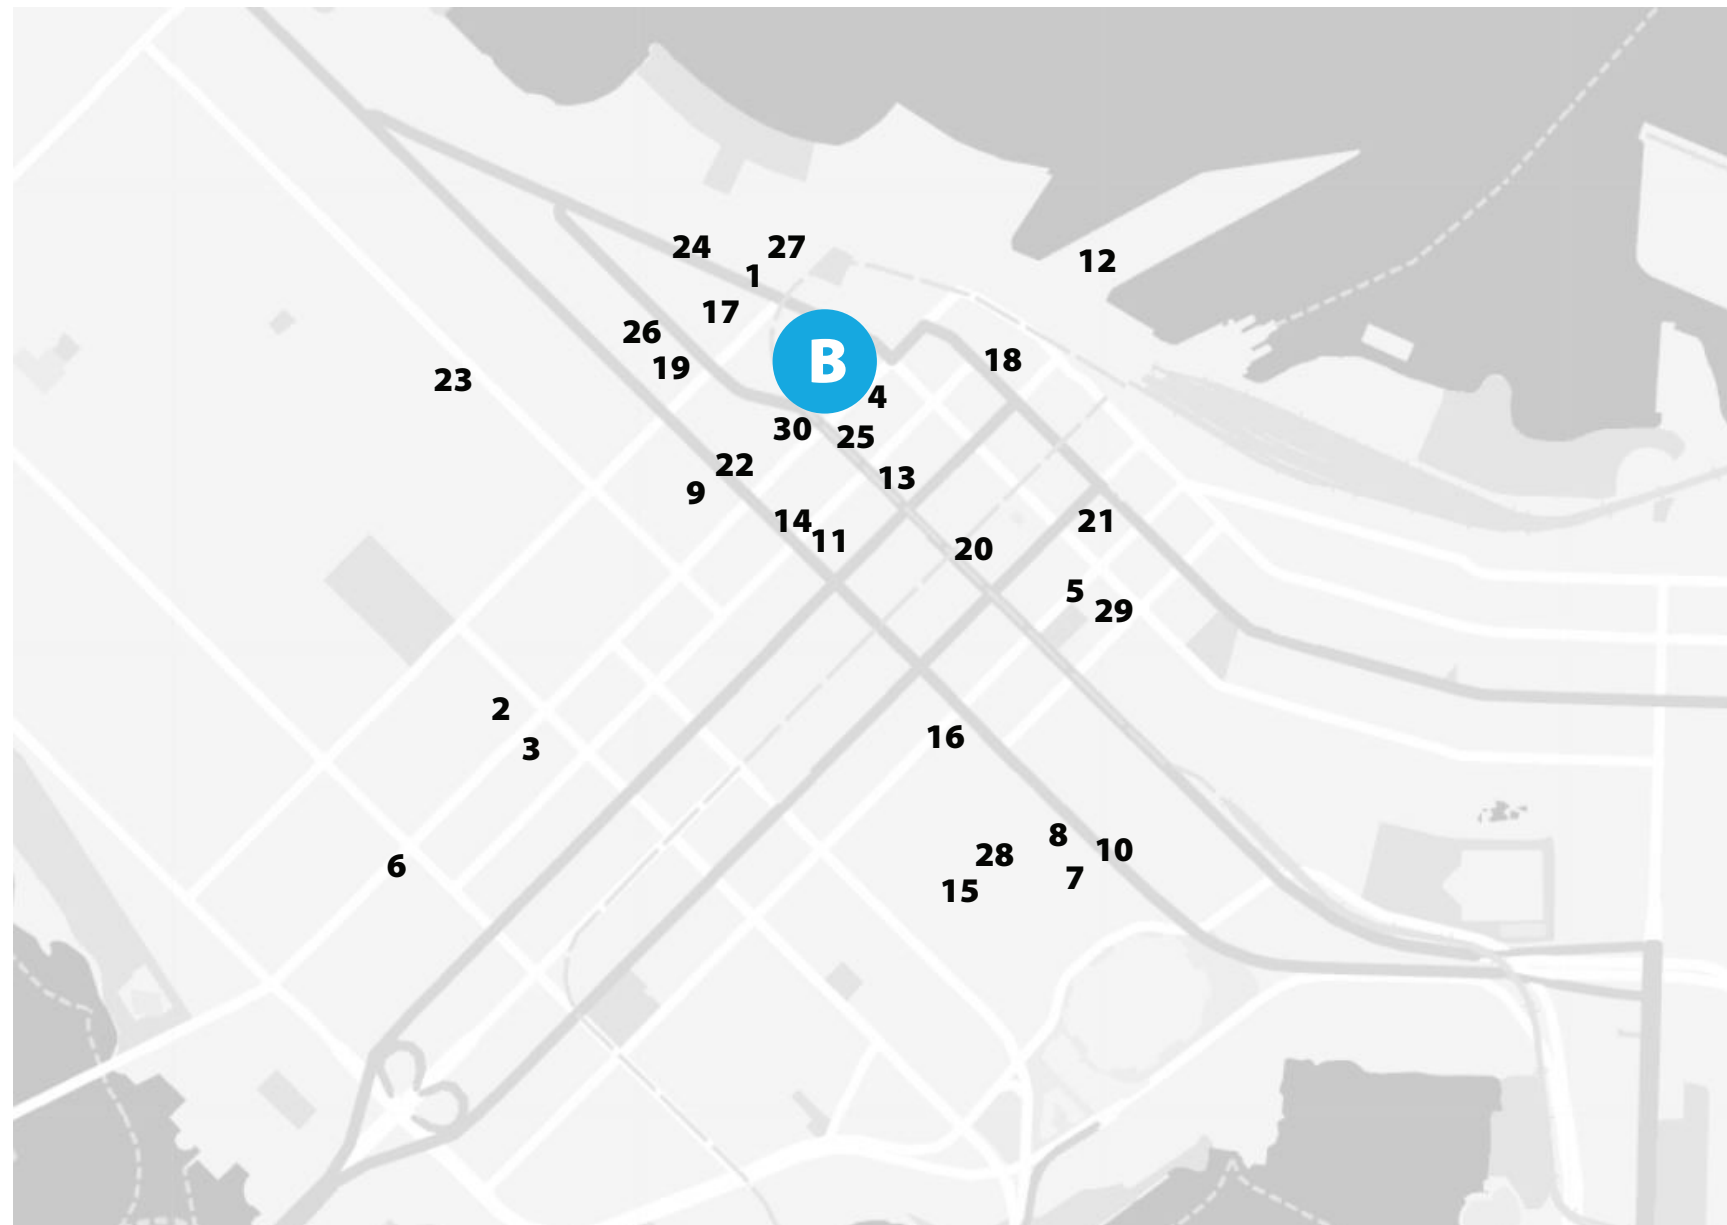

B Bentall Centre

Hotels within 1 kilometer radius

24,000 hotel rooms in Metro Vancouver /
 10,500 hotel rooms in downtown Vancouver
 XX number of hotel rooms within 3 blocks

Name of Hotel

- | | |
|-----------------------------|-------------------------------|
| 1. Vancouver Marriott | 16. L'Hermitage Vancouver |
| 2. Sheraton Vancouver | 17. Loden Hotel |
| 3. Comfort Inn Downtown | 18. Auberge Vancouver Hotel |
| 4. Days Inn | 19. Shangri-La Hotel |
| 5. Ramada Limited | 20. St. Regis Hotel |
| 6. Residence Inn | 21. Delta Vancouver |
| 7. YWCA Hotel Vancouver | 22. Westin Grand Vancouver |
| 8. Sandman Hotel | 23. The Listel Hotel |
| 9. Fairmont Hotel Vancouver | 24. Coast Coal Harbour |
| 10. Georgian Court Hotel | 25. Executive Hotel La Soleil |
| 11. Rosewood Hotel Georgia | 26. Carmana Plaza |
| 12. Pan Pacific | 27. Pinnacle Hotel Harbour |
| 13. Metropolitan Hotel | 28. Hotel Blu |
| 14. Four Seasons Hotel | 29. Victorian Hotel |
| 15. Rosedale Robson Suites | 30. Hyatt Regency Vancouver |

B Bentall Centre

Attractions within walking distance

Bentall Centre is conveniently located in the heart of the business district, with proximity to major Vancouver attractions.

Location	Distance	Time
1. Pacific Centre	600 meters	08 minutes
2. Robson Street	650 meters	08 minutes
3. Vancouver City Centre	600 meters	08 minutes
4. Vancouver Convention Centre	350 meters	05 minutes
5. Cruise Ship Terminal	400 meters	06 minutes
6. Stanley Park	1.7 kilometers	20 minutes
7. Seaplane Terminal	650 meters	08 minutes
8. Seawall	350 meters	05 minutes
9. Art Gallery	500 meters	07 minutes
10. Granville Street Entertainment	650 meters	08 minutes
11. Canada Line	600 meters	08 minutes